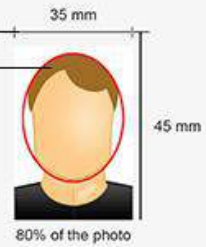

Singapore visa Specification

- Photo size: 45mm X 35mm
- Face size: 80%
- In colour, no black or white
- White background with no shadows
- It should have full face, front view, eyes open
- Look straight at the camera
- The photograph should be a recent one not more than 3 months old.

Your Singapore visa photo must be:

Height X Width:	45mm X 35mm in size
Face Size:	80% of the photograph
Face Orientation:	It should have full face, front view, eyes open
Background:	Plain white with no patterns or shadows
Quantity:	1 scanned digital photo on email
Remarks:	The photograph must be coloured and recently taken within last three months Black and white photographs will not be accepted
	The facial elements and eyes must be clearly presented. Hair or bangs and caps must not cover the face
	No head gear with the exception of religious reasons
	Remove your glasses